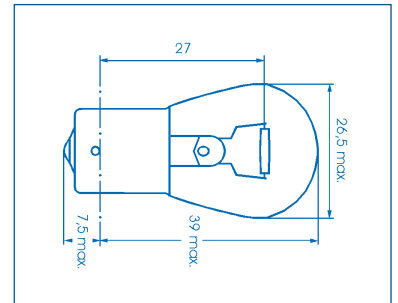

Autolampen - Blink- und Bremslichter

Socket BA15s

Spannung	Leistung	Beschreibung	Artikel-Nr.
12V	21W	Länge 52,5mm	01003810